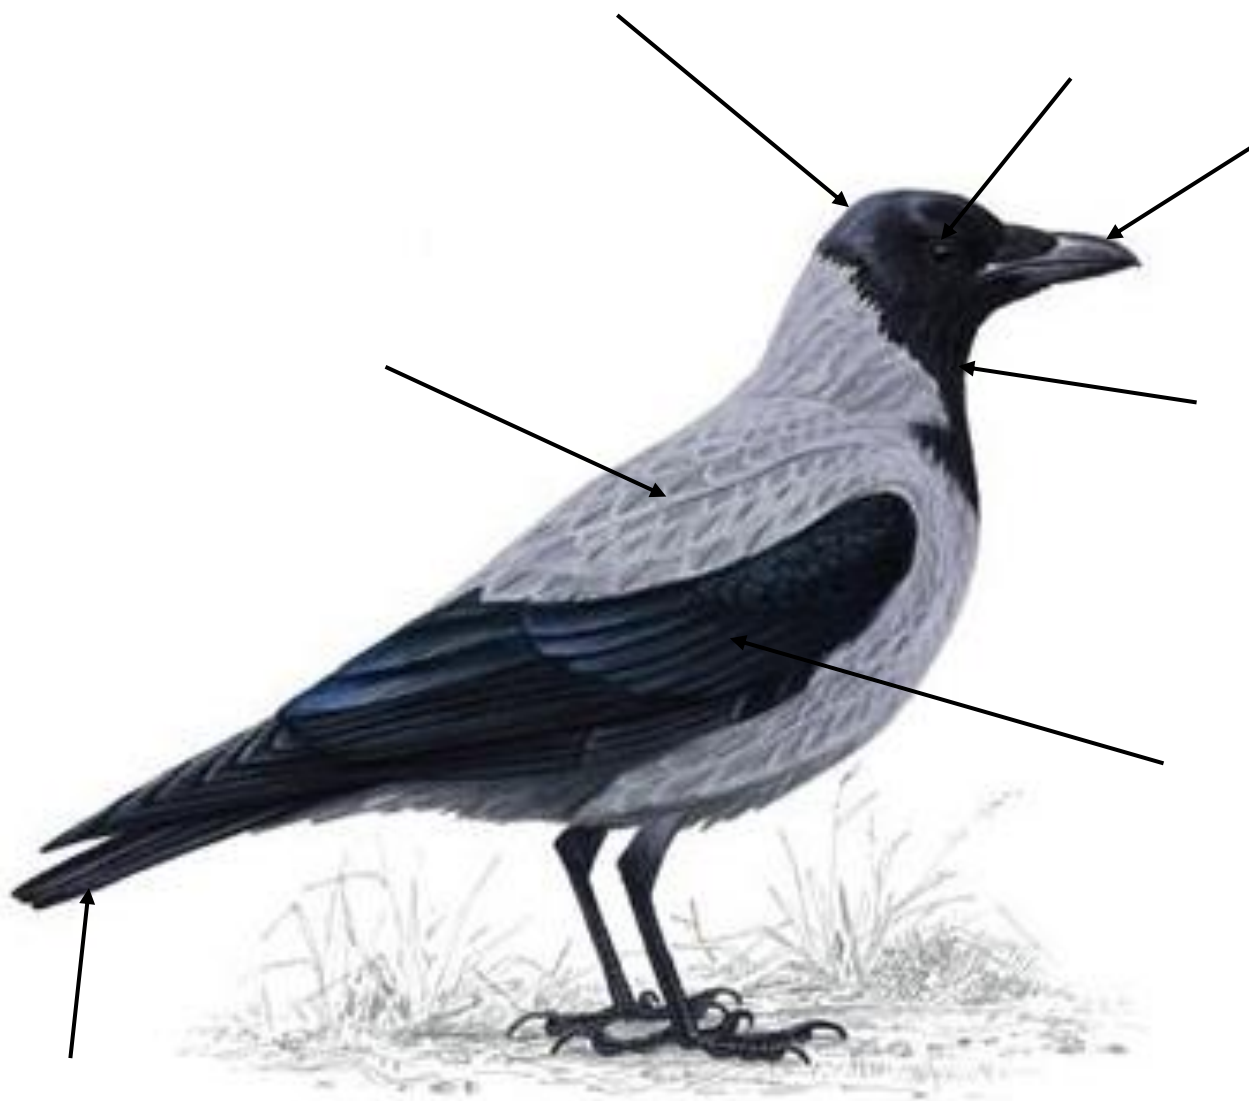

Hooded Crow (*Fannag Ghlass*)

Body length:
Wingspan:
Weight:

Black head
Black beak
Black throat
Black wings
Black tail
Black eyes
Grey body